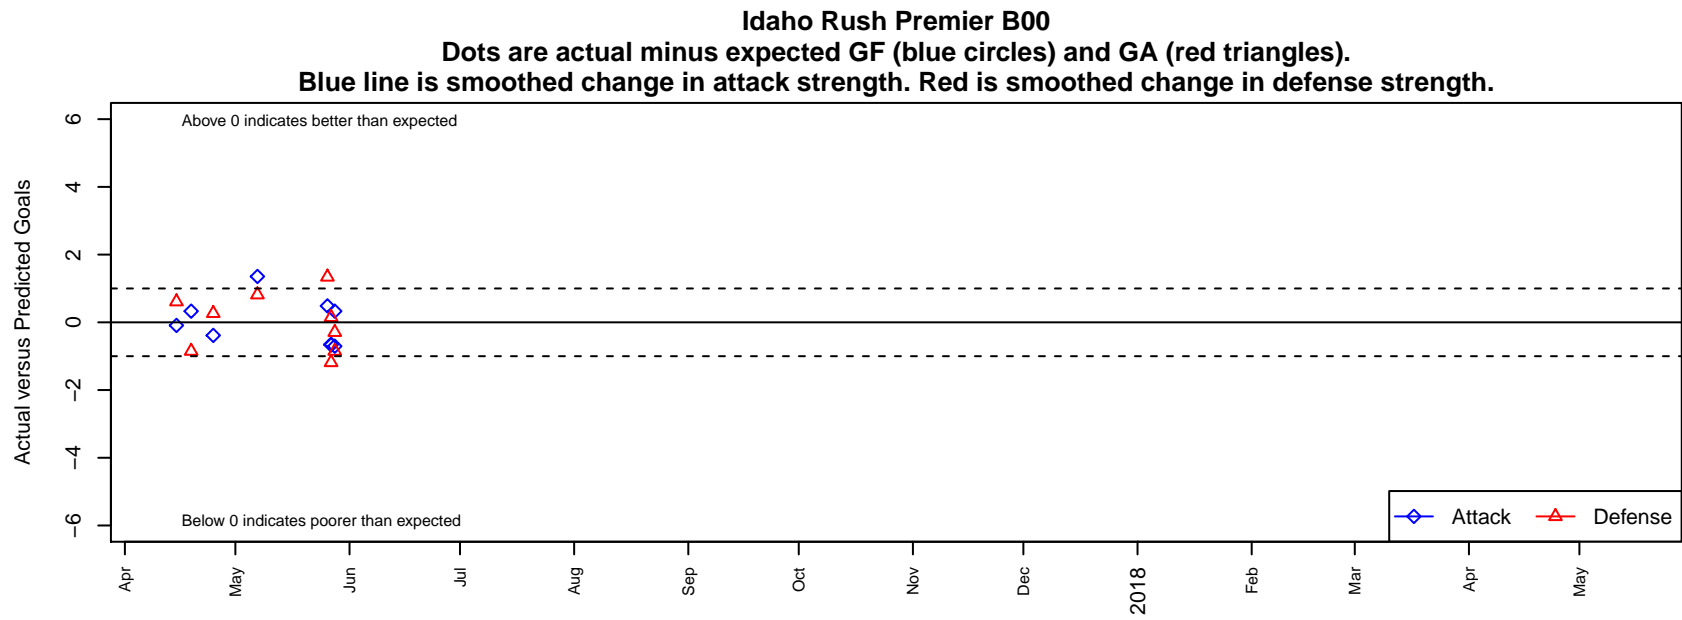

Idaho Rush Premier B00

Idaho Rush Soccer
Boise, ID
B00 total strength=1717
attack=27.13 defense=21.29

alt names used:

Venues played:
2016 Spr Idaho D3 U17/18/19
2016 ID State Cup U17

**attack and defense variance (black dot)
relative to other teams
and top 10 in region**

**attack and defense rating
relative to others at age
and all opponents in last 13 months**

Performance relative to 13 month average

Performance relative to 13 month average

date	home		away		venue	pred.home	pred.away
2017-05-28	Idaho Rush Premier B00	1	CGA Academy SC Elite B00	2	2016 ID State Cup U17	1.70	1.71
2017-05-28	Idaho Rush Premier B00	3	Boise Nationals Timbers Red B00	2	2016 ID State Cup U17	2.67	1.15
2017-05-27	Sting SC Timbers B00	2	Idaho Rush Premier B00	2	2016 ID State Cup U17	0.82	2.65
2017-05-27	Idaho Rush Premier B00	2	Boise Nationals Timbers Red B00	1	2016 ID State Cup U17	2.67	1.15
2017-05-26	Idaho Rush Premier B00	2	Treasure Valley Cobra B00	0	2016 ID State Cup U17	1.52	1.34
2017-05-07	Idaho Rush Premier B00	4	Sting SC Timbers B00	0	2016 Spr Idaho D3 U17/18/19	2.65	0.82
2017-04-25	Idaho Rush Premier B00	3	Neto United B00	1	2016 Spr Idaho D3 U17/18/19	3.39	1.27
2017-04-19	Boise Nationals Timbers Red B00	2	Idaho Rush Premier B00	3	2016 Spr Idaho D3 U17/18/19	1.15	2.67
2017-04-15	Boise Nationals Timbers Blue B99	2	Idaho Rush Premier B00	1	2016 Spr Idaho D3 U17/18/19	2.61	1.09