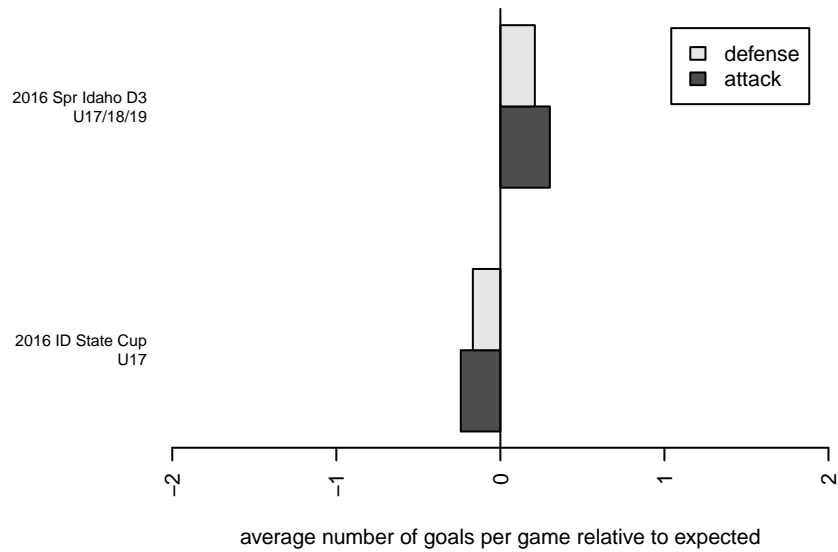

Idaho Rush Premier B00

Idaho Rush Soccer
Boise, ID
B00 total strength=1717
attack=27.13 defense=21.29

alt names used:

Venues played:
2016 Spr Idaho D3 U17/18/19
2016 ID State Cup U17

**attack and defense variance (black dot)
relative to other teams
and top 10 in region**

**attack and defense rating
relative to others at age
and all opponents in last 13 months**

Performance relative to 13 month average

Performance relative to 13 month average

date	home		away		venue	pred.home	pred.away
2017-05-28	Idaho Rush Premier B00	1	CGA Academy SC Elite B00	2	2016 ID State Cup U17	1.70	1.71
2017-05-28	Idaho Rush Premier B00	3	Boise Nationals Timbers Red B00	2	2016 ID State Cup U17	2.67	1.15
2017-05-27	Sting SC Timbers B00	2	Idaho Rush Premier B00	2	2016 ID State Cup U17	0.82	2.65
2017-05-27	Idaho Rush Premier B00	2	Boise Nationals Timbers Red B00	1	2016 ID State Cup U17	2.67	1.15
2017-05-26	Idaho Rush Premier B00	2	Treasure Valley Cobra B00	0	2016 ID State Cup U17	1.52	1.34
2017-05-07	Idaho Rush Premier B00	4	Sting SC Timbers B00	0	2016 Spr Idaho D3 U17/18/19	2.65	0.82
2017-04-25	Idaho Rush Premier B00	3	Neto United B00	1	2016 Spr Idaho D3 U17/18/19	3.39	1.27
2017-04-19	Boise Nationals Timbers Red B00	2	Idaho Rush Premier B00	3	2016 Spr Idaho D3 U17/18/19	1.15	2.67
2017-04-15	Boise Nationals Timbers Blue B99	2	Idaho Rush Premier B00	1	2016 Spr Idaho D3 U17/18/19	2.61	1.09