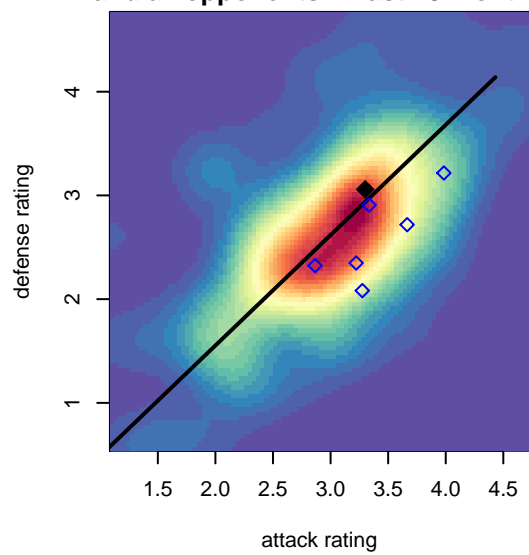

**attack and defense rating
relative to others at age
and all opponents in last 13 months**